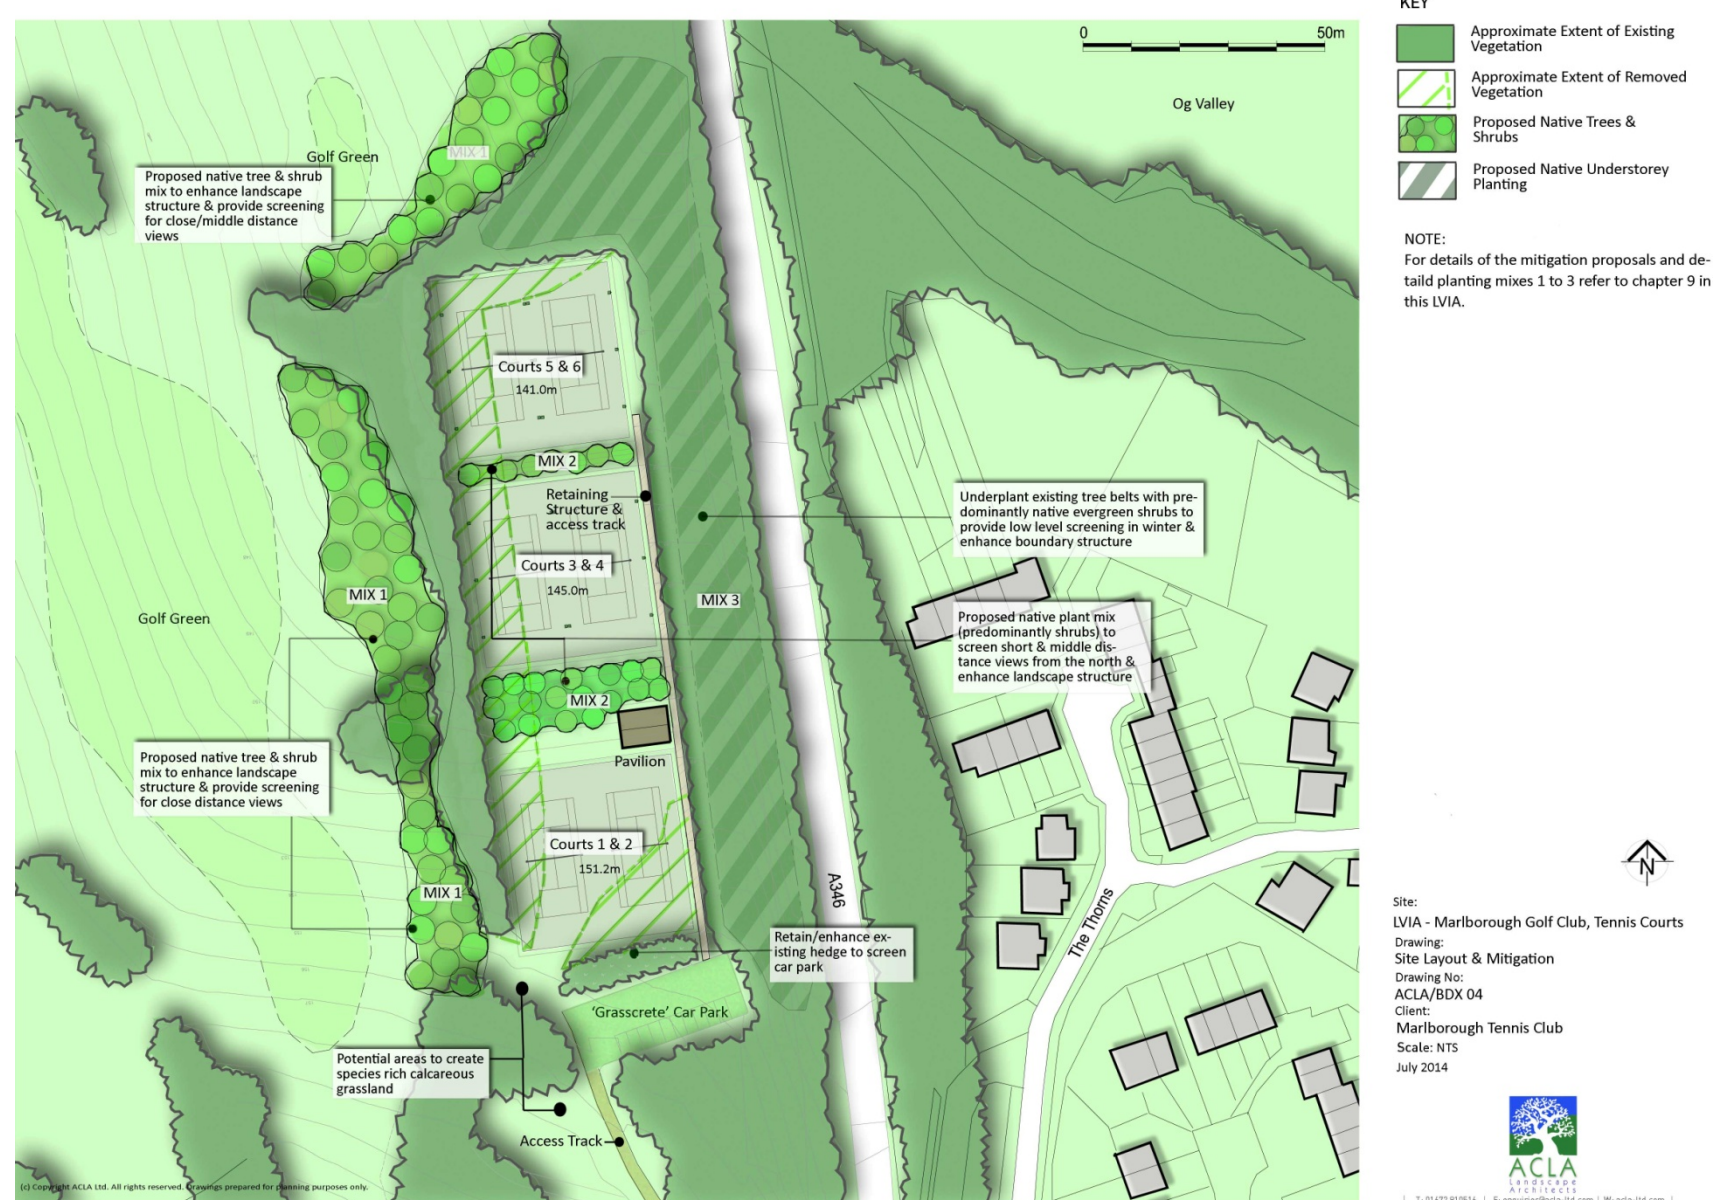

# The Development

- Quality all year tennis facility
- Six courts on unused practice area of Marlborough Golf Club
- 3 pairs of courts, with existing and additional new tree planting around all courts
- Designed to minimise impact on landscape
- Disabled access – allowing wheel chair tennis
- Small on site pavilion provides toilet facilities and shelter.
- Uses existing facilities of golf clubhouse, car parking and road entrance.
- On site parking for 12 cars, overflow in Golf Club Overflow Car Park
- State-of-the-art LED lighting design to lower 4 courts.

# Marlborough Tennis Tennis Court Development at Marlborough Golf Club

## How it has developed

May 17

June 17

July 17

August 17

1<sup>st</sup> September 17

29<sup>th</sup> September 17

13<sup>th</sup> October  
2017